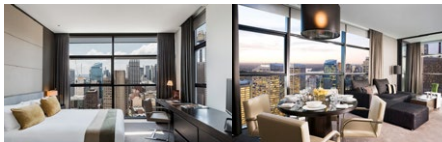

Fraser Suites Sydney

488 Kent Street, Sydney
Phone 02 8823 8888

[FRASER SUITES SYDNEY WEBSITE](#)

Promo Code MEET10