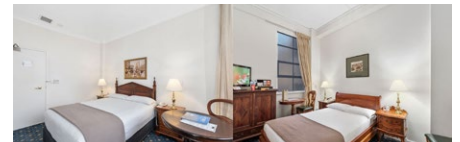

Castlereagh Boutique Hotel

169 Castlereagh Street, Sydney
Phone 02 9284 1000 press 1

[CASTLEREAGH BOUTIQUE WEBSITE](#)

Sydney Masonic Centre
66 Goulburn Street Sydney 2000
02 9284 2888
info@smcfc.com.au

[smcfc.com.au](#)